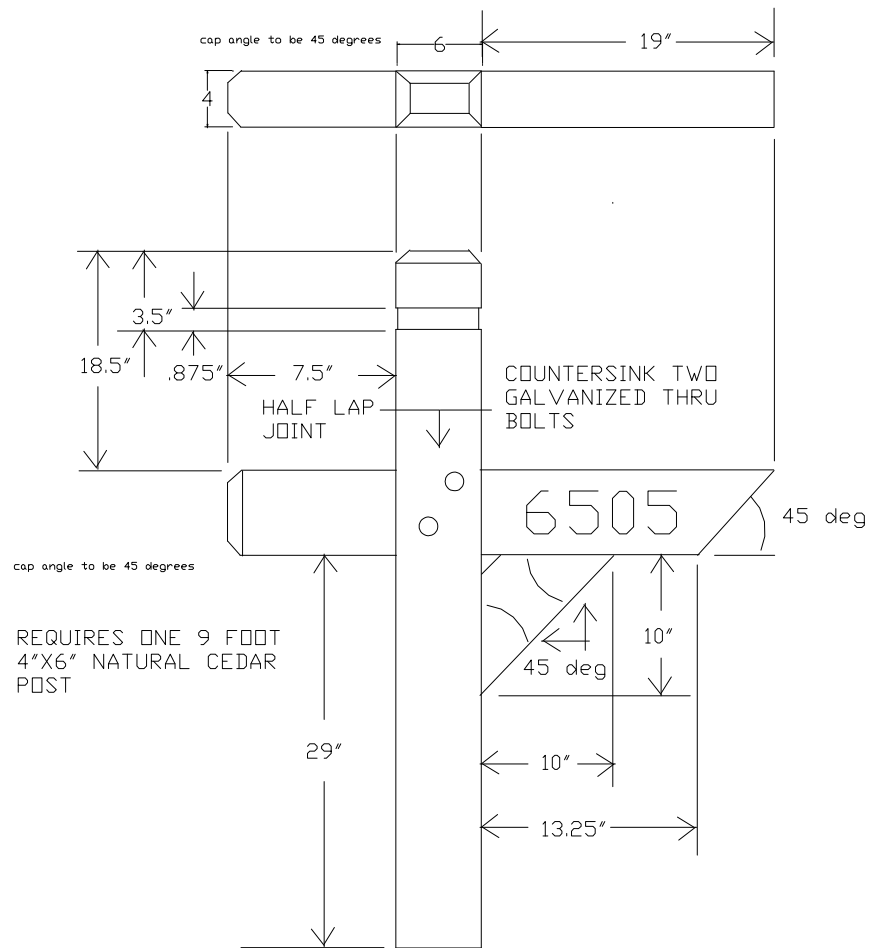

CALAMAR STANDARD MAIL BOX POST

NO OTHER LETTERING OR DECORATIONS TO BE ON POST
 LETTERING (TO BE 3" HIGH SIMPLEX FONT, ENGRAVED ONLY AND PAINTED BLACK) ON BOTH SIDES
 MAIL BOX TO BE BLACK METAL OR PLASTIC